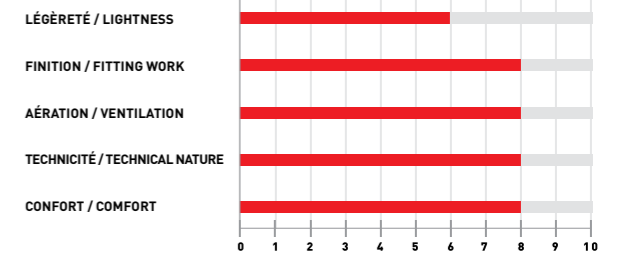

SHOT BEANIE
SOLID BLACK
A0P-5001-N10

CASQUE / HELMET FURIOUS

- Poids 1300gr +/- 50gr
- Homologué selon la norme ECE 2205
- Coque SRS Synthetic Reinforced Shell
- 3 tailles de coques pour un ajustement parfait
- Insert de mentonnière «Shock-Absorber»
- 6 diffuseurs frontaux
- 4 extracteurs arrière
- Intérieur «Morpho-Conforming»
- Intérieur entièrement démontable et lavable en tissu hypoallergénique ventilé
- Visière ventilée ajustable
- Protection vernis haute résistance Polyuréthane (PU)
- Système de fermeture «Double D»

- Weight 1300gr +/- 50gr
- Exceeds ECE 2205
- SRS Synthetic Reinforced Shell
- 3 sizes of shell for a perfect fit
- Shock-Absorber chin bar insert
- 6 intake vents
- 4 exhaust vents
- "Morpho-Conforming" inner liner
- Hypoallergenic vented liner, fully removable and washable
- Adjustable vented peak
- Polyurethane (PU) hard varnish finishing
- «Double D» Ring retention system