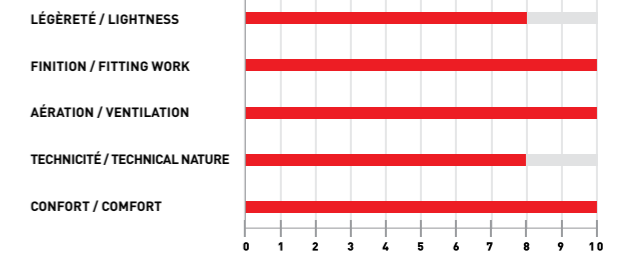

SHOT BEANIE
SOLID BLACK
A0P-5001-N10

CASQUE / HELMET LITE _

- Poids 1100gr +/- 50gr
- Homologué selon la norme ECE 2205
- Coque Tri composite
- 2 tailles de coque et 2 EPS pour un ajustement parfait
- Insert de mentonnière «Shock-Absorber»
- 3 diffuseurs frontaux
- 2 extracteurs arrière
- Intérieur «Morpho-Conforming»
- Intérieur entièrement démontable et lavable en tissu hypoallergénique ventilé
- Visière ventilée ajustable
- Protection vernis haute résistance Polyuréthane (PU)
- Système de fermeture «Double D

- Lightweight 1100gr +/- 50gr
- Exceeds ECE 2205
- Tri composite shell
- 2 sizes of shell and 2 EPS for a perfect fit
- Shock-Absorber chin bar insert
- 3 intake vents
- 2 exhaust vents
- "Morpho-Conforming" inner liner
- Hypoallergenic vented liner, fully removable and washable
- Adjustable vented peak
- Polyurethane (PU) hard varnish finishing
- Double D Ring retention system