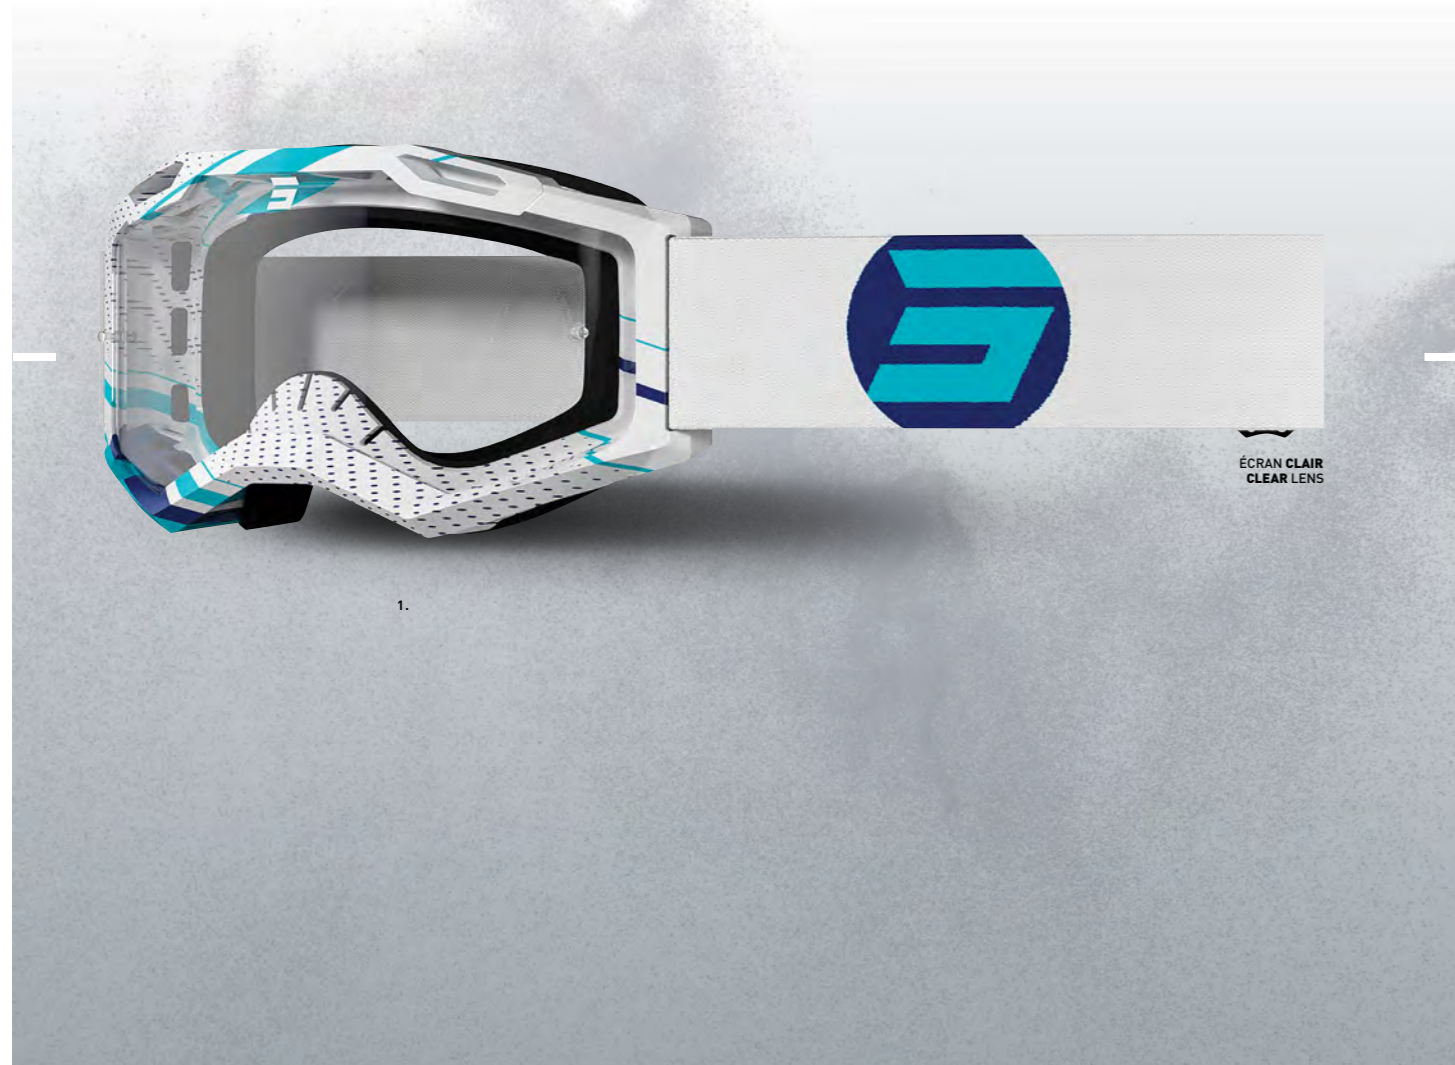

LUNETTES / GOGGLES ASSAULT 2.0 — NEW 2022

**MONTURE
SEMI-RIGIDE
FRAME**

**SUPPORT
TEAR-OFF
SUPPORTS
TEAR-OFF**

**FRONT
VENTILATION
FRONTALE**

**CHAMP DE VISION
MAXIMAL
FIELD OF VIEW**

**BANDEAU 50 mm
50 mm STRAP**

- Monture semi-rigide
- 2 ventilations frontales
- Mousse hypoallergénique simple densité
- Champ de vision plus large
- Support tear-off
- Écran clair anti-rayure avec logo de finition
- Bandeau ajustable 50mm siliconé 1 vague

- Semi rigid frame
- 2 intake vents
- Hypoallergenic simple density foam
- Extended large vision field
- Tear-off support
- Anti-scratch clear lens with logo finish
- 50mm adjustable silicon woven strap 1 wave

COLORIS COLORS	FINITION FINISH	
1. FOCUS BLUE	GLOSSY	A09-29B1-A01
2. FOCUS NAVY	GLOSSY	A09-29B1-A02
3. FOCUS ORANGE	GLOSSY	A09-29B1-A03
4. FOCUS PATRIOT	GLOSSY	A09-29B1-A04
5. FOCUS YELLOW	GLOSSY	A09-29B1-A05
6. FOCUS RED	GLOSSY	A09-29B1-A06
7. ASTRO BLACK	MATT	A09-29B1-B01
8. ASTRO BLUE	GLOSSY	A09-29B1-B02

BOITES À LUNETTES
individuelles et 5 pcs disponibles
..... voir page 369

GOGGLES CASES
Individual and 5pcs available
..... see page 369